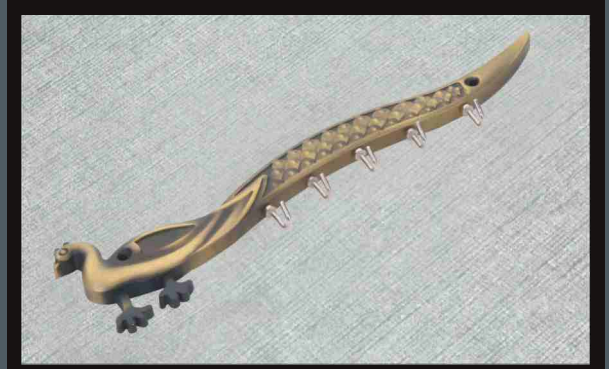

Economic Combo Set

Body Size :   Cylinder Size :
45 x 85   60mm
60 x 85   70mm
                         80mm

Finish : CP, AB

Finish : CP, AB

Finish : CP, AB

Mor

Finish : CP, AB

Towel Rack