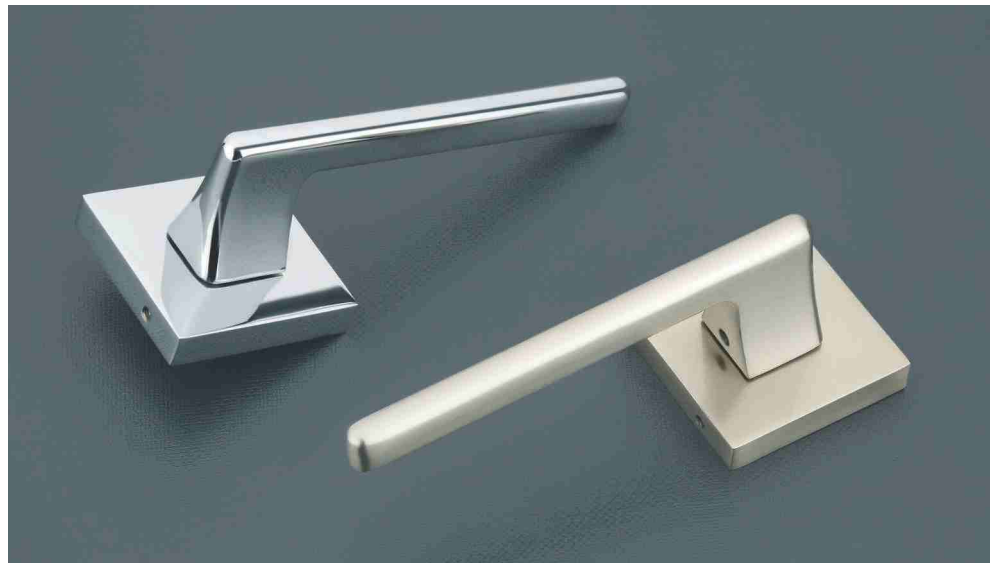

RL - 15

Finish : CP, AB
also available in plate : 7", 8"