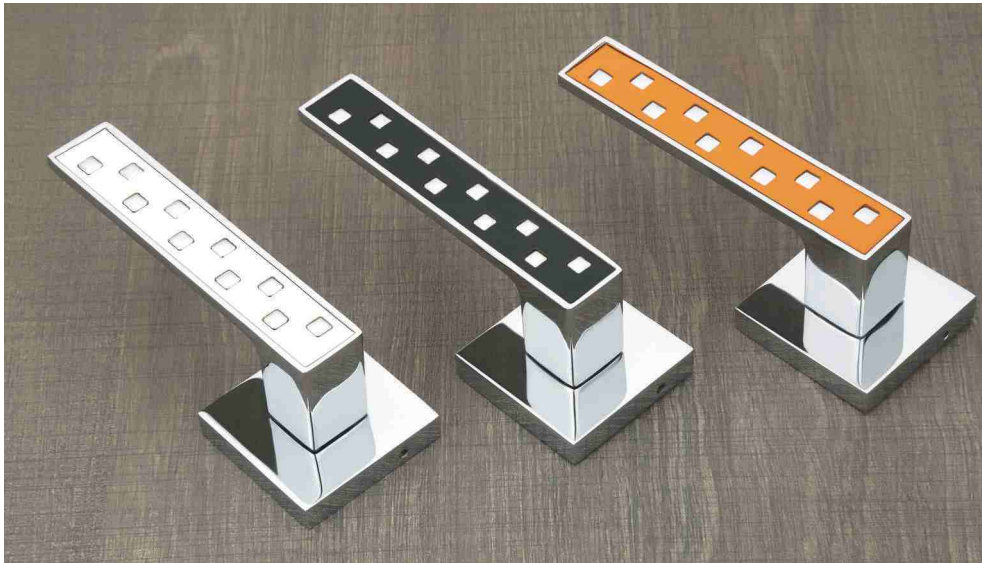

RL - 09
Finish : CP-White, CP-Black, CP-Yellow