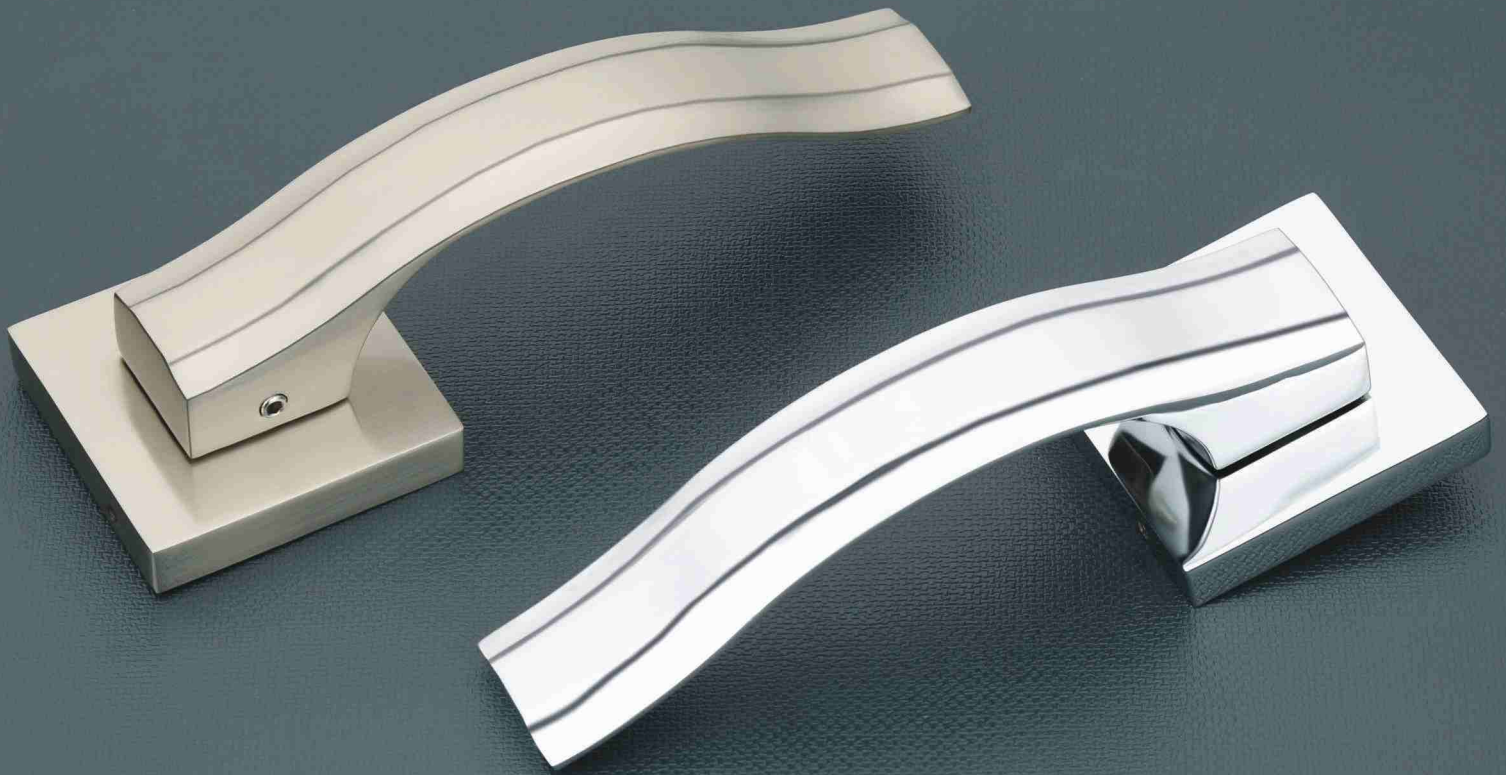

REDLINE

Mortise Handle

REDLINE HARDWARE PRODUCTS

RAJKOT (GUJ.) INDIA.

Economic Combo Set

Body Size : Cylinder Size :
 45 x 85 60mm
 60 x 85 70mm
 80mm

Basuriy

Finish : CP, AB