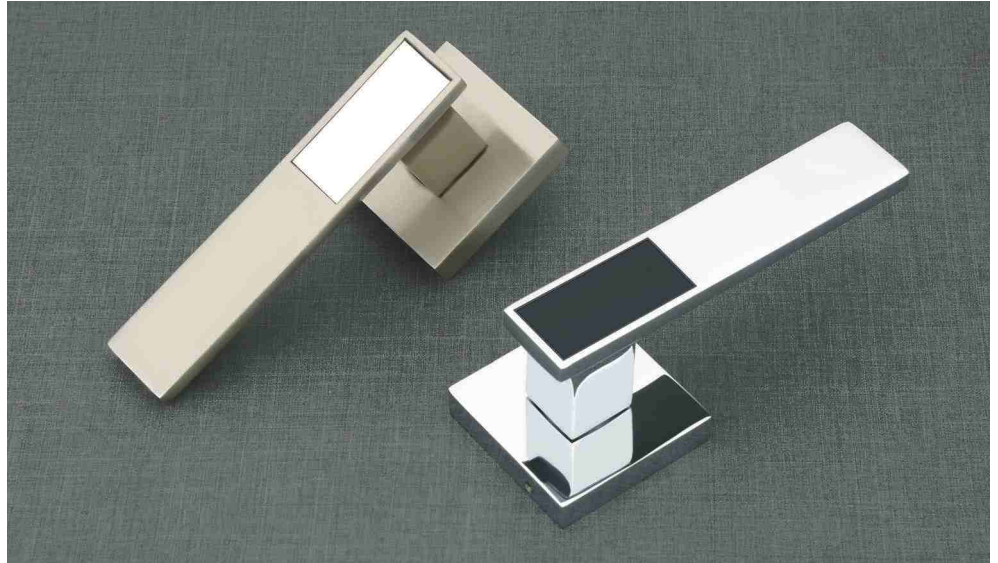

RL - 04

Finish : Matt, CP
also available in plate : 7", 8"