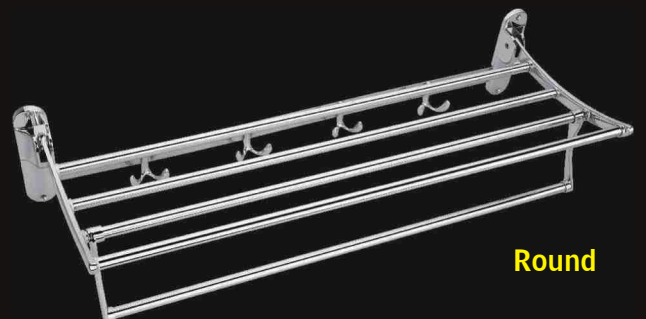

Economic Combo Set

Body Size :   Cylinder Size :
45 x 85   60mm
60 x 85   70mm
                         80mm

Finish : CP, AB

Finish : CP, AB

Finish : CP, AB

Finish : CP, AB

Towel Rack

Round