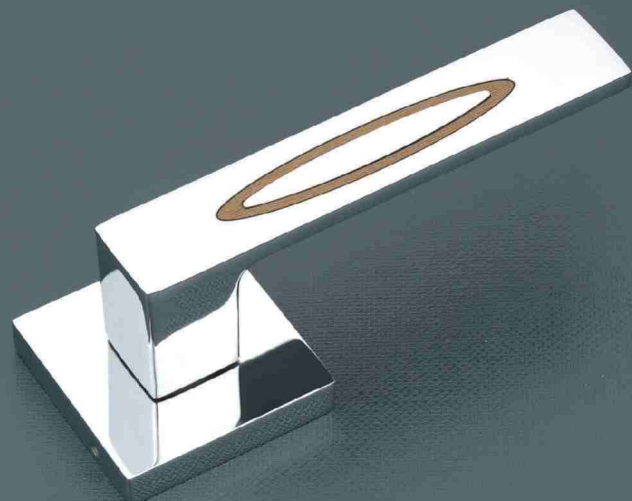

RL - 24

Finish : CP-Silver, CP-Brown