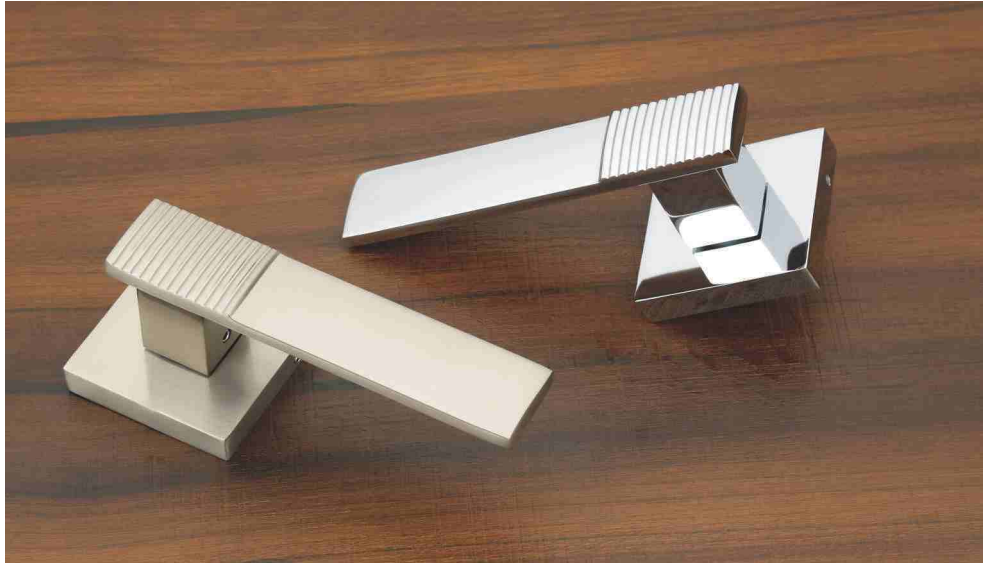

REDLINE

Mortise Handle

REDLINE HARDWARE PRODUCTS

RAJKOT (GUJ.) INDIA.

Economic Combo Set

Body Size : Cylinder Size :
 45 x 85 60mm
 60 x 85 70mm
 80mm

Basuriy

Finish : CP, AB

Gitar

Finish : CP, AB

Tambur

Finish : CP, AB

Mor

Finish : CP, AB

Towel Rack

Square

Round

Mortize Handle

RL - 01

Finish : Matt, CP, AB
also available in plate : 7", 8"

RL - 02

Finish : Matt, CP, AB
also available in plate : 7", 8"

RL - 03

Finish : Matt, CP, AB
also available in plate : 7", 8"