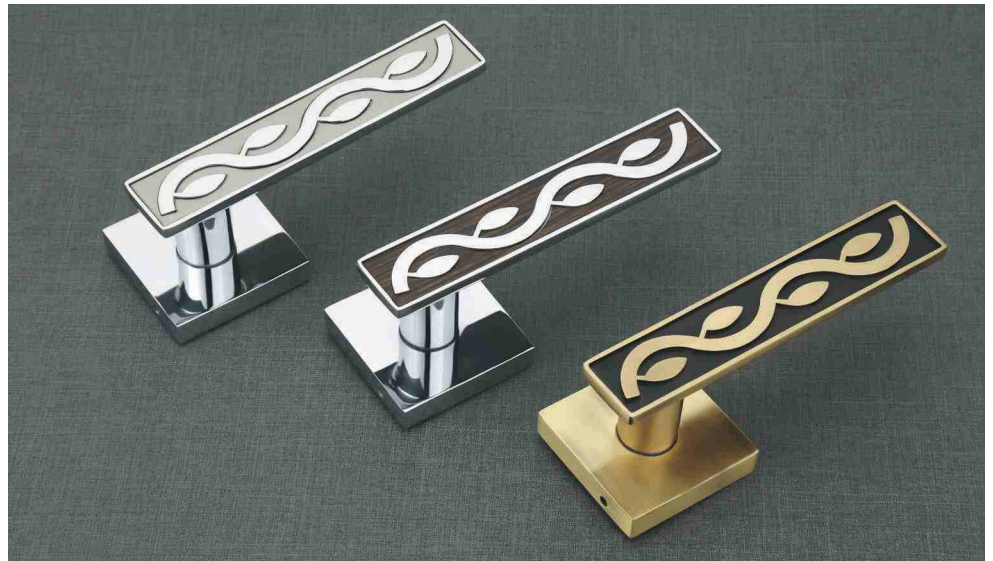

RL - 04

Finish : Matt, CP
also available in plate : 7", 8"

3

RL - 05

Finish : Matt, CP
also available in plate : 7", 8"

RL - 06

Finish : CP, AB

Mortize Handle