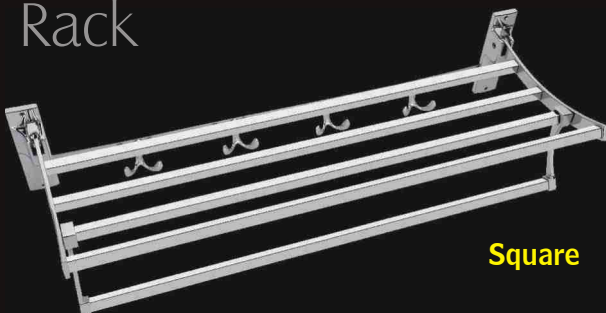

Towel Rack

Square