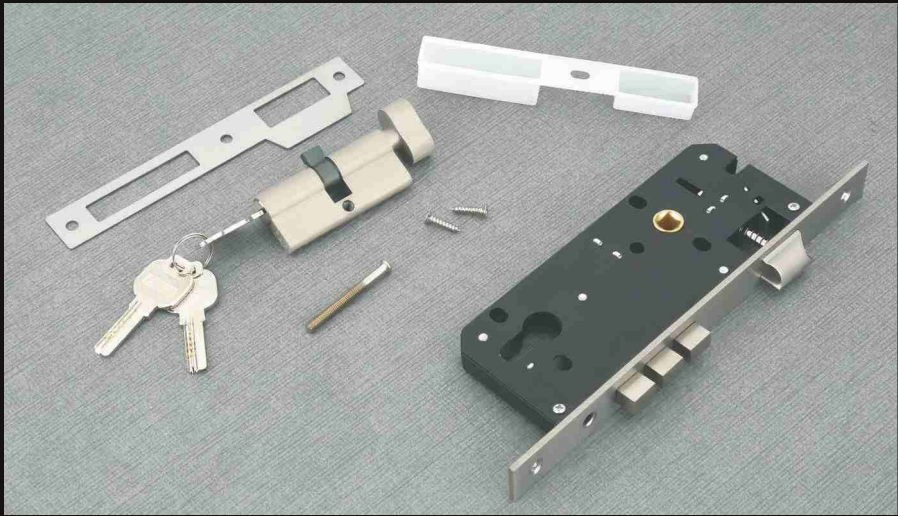

REDLINE

Mortise Handle

REDLINE HARDWARE PRODUCTS

RAJKOT (GUJ.) INDIA.

Economic Combo Set

Body Size : Cylinder Size :
 45 x 85 60mm
 60 x 85 70mm
 80mm

Basuriy

Finish : CP, AB